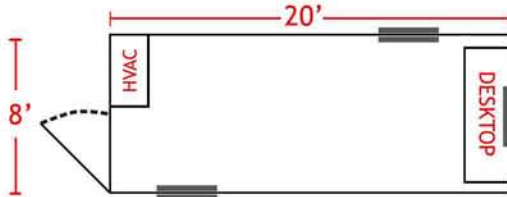

COMPARISON CHART

OFFICE CONTAINERS

20' OFFICE COMBO

LENGTH WIDTH

20' 8'

20' OFFICE

20' 8'

40' OFFICE COMBO

40' 8'

40' OFFICE

40' 8'