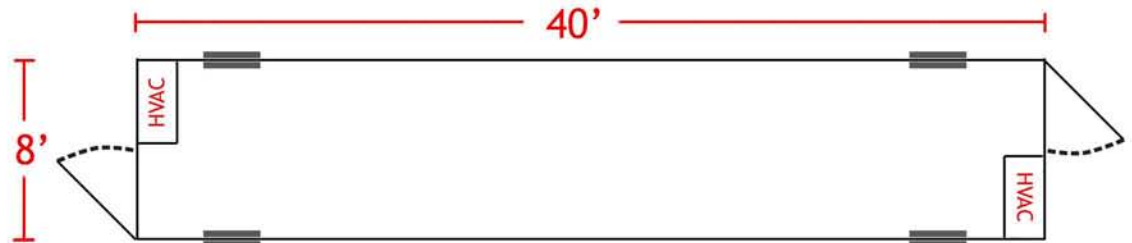

OFFICE CONTAINERS

40' OFFICE

20' OFFICE COMBO

20' OFFICE

40' OFFICE COMBO

40' OFFICE

The A-Verdi 40' Office Model provides an all open office interior. Our ground level office containers offer safe, convenient onsite office space for any kind of event, jobsite, or industrial application. Please call us today for more information & availability.

SPECIFICATIONS

EXTERIOR

- LENGTH - 40'
- WIDTH - 8'
- HEIGHT - 8'6"
- OFFICE - 40'
- WALLS - INSULATED & VINYL LINED
- CEILING - INSULATED & VINYL LINED
- ELECTRIC - 125 AMP TWO POLE
- HVAC - 220V WALL A/C W/HEAT
- 14 GAUGE STEEL WALLS & ROOF
- 1.125" MARINE GRADE WOOD FLOOR