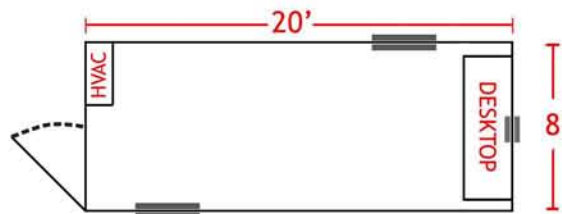

## OFFICE CONTAINERS

20' OFFICE

20' OFFICE COMBO

20' OFFICE

40' OFFICE COMBO

40' OFFICE

**The A-Verdi 20' Office Model** provides an all open office interior. Our ground level office containers offer safe, convenient onsite office space for any kind of event, jobsite, or industrial application. Please call us today for more information & availability.

#### EXTERIOR

- LENGTH - 20'
- WIDTH - 8'
- HEIGHT - 8'6"
- OFFICE - 20'
- WALLS - INSULATED & VINYL LINED
- CEILING - INSULATED & VINYL LINED
- ELECTRIC - 125 AMP TWO POLE
- HVAC - 220V WALL A/C W/HEAT
- 14 GAUGE STEEL WALLS & ROOF
- 1.125" MARINE GRADE WOOD FLOOR